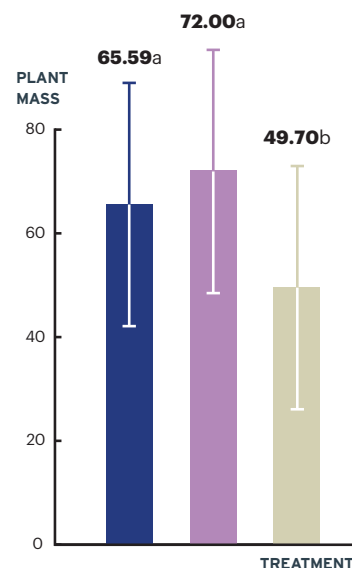

## Optimised® pasture growth trial 2019:

50 plants of Optimised®, RAPPEL® and Untreated were hand sown and grown for 120 days. Plants were dug, washed and with fresh root and shoot mass measured.

- 32% bigger plants with Optimised®
- 44% bigger plants with RAPPEL®
- Both Optimised® and RAPPEL® were significantly different from untreated.